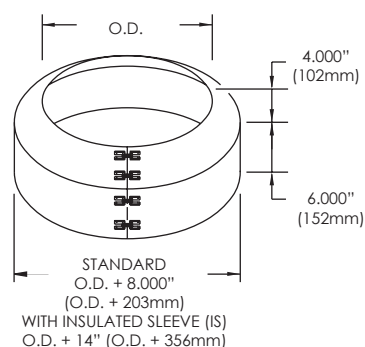

TECHNICAL DATA SHEET

VENTILATED COLLAR • VC

Used to seal the space between the chimney and flashing. The ventilated collar must be sealed to the chimney with appropriate sealant. It is supplied with ventilated flashing.

Includes:

1 Socket head cap screws

AVAILABLE FOR MODELS:

IPP/IPPL/IPPL2/IPPL2F/IPPL4F

HEP/HEPL/HEPL2

GDP/GDPL/GDPL2F/GDPL4F

CHEMINÉE
Lining

545, Fernand-Poitras, Terrebonne, Qc J6Y 1Y5
Tél.: 450 625-6060 / 1 866 625-6060 / Téléc.: 450 625-8170