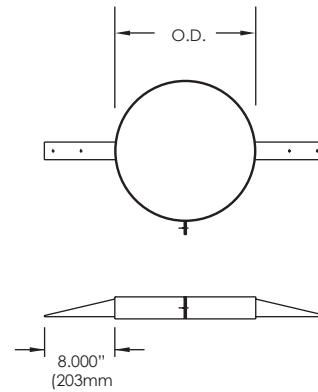

## SUSPENSION BAND • SB

Used to stabilize and support a flue or chimney in vertical runs. It avoids the transfer of the flue weight to the appliance. To be used with threaded rods (not included).

**AVAILABLE FOR MODELS:**