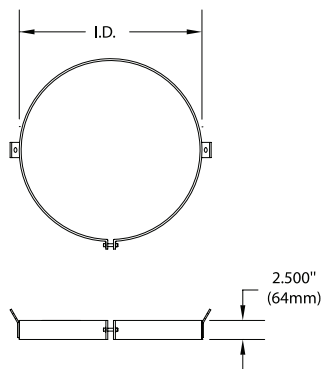

## LOWERING BAND • LB

Also called Lifting Band, it is used to lower the lining in the masonry chimney.

AVAILABLE FOR MODELS:

HEP/IPP