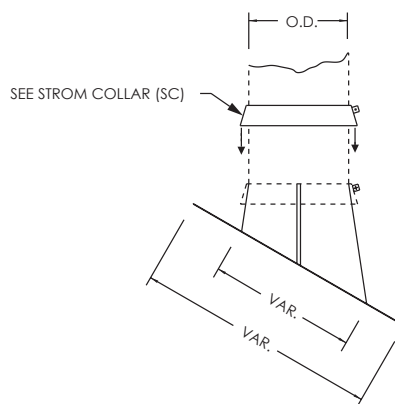

## ADJUSTABLE FLASHING • AF

Used to seal the space between the chimney and the roof. Specify the roof slope when ordering.

**Includes:**

1 Storm collar (SC)

**AVAILABLE FOR MODELS:**

**IPPL/IPPL2/IPPL2F/IPPL4F**